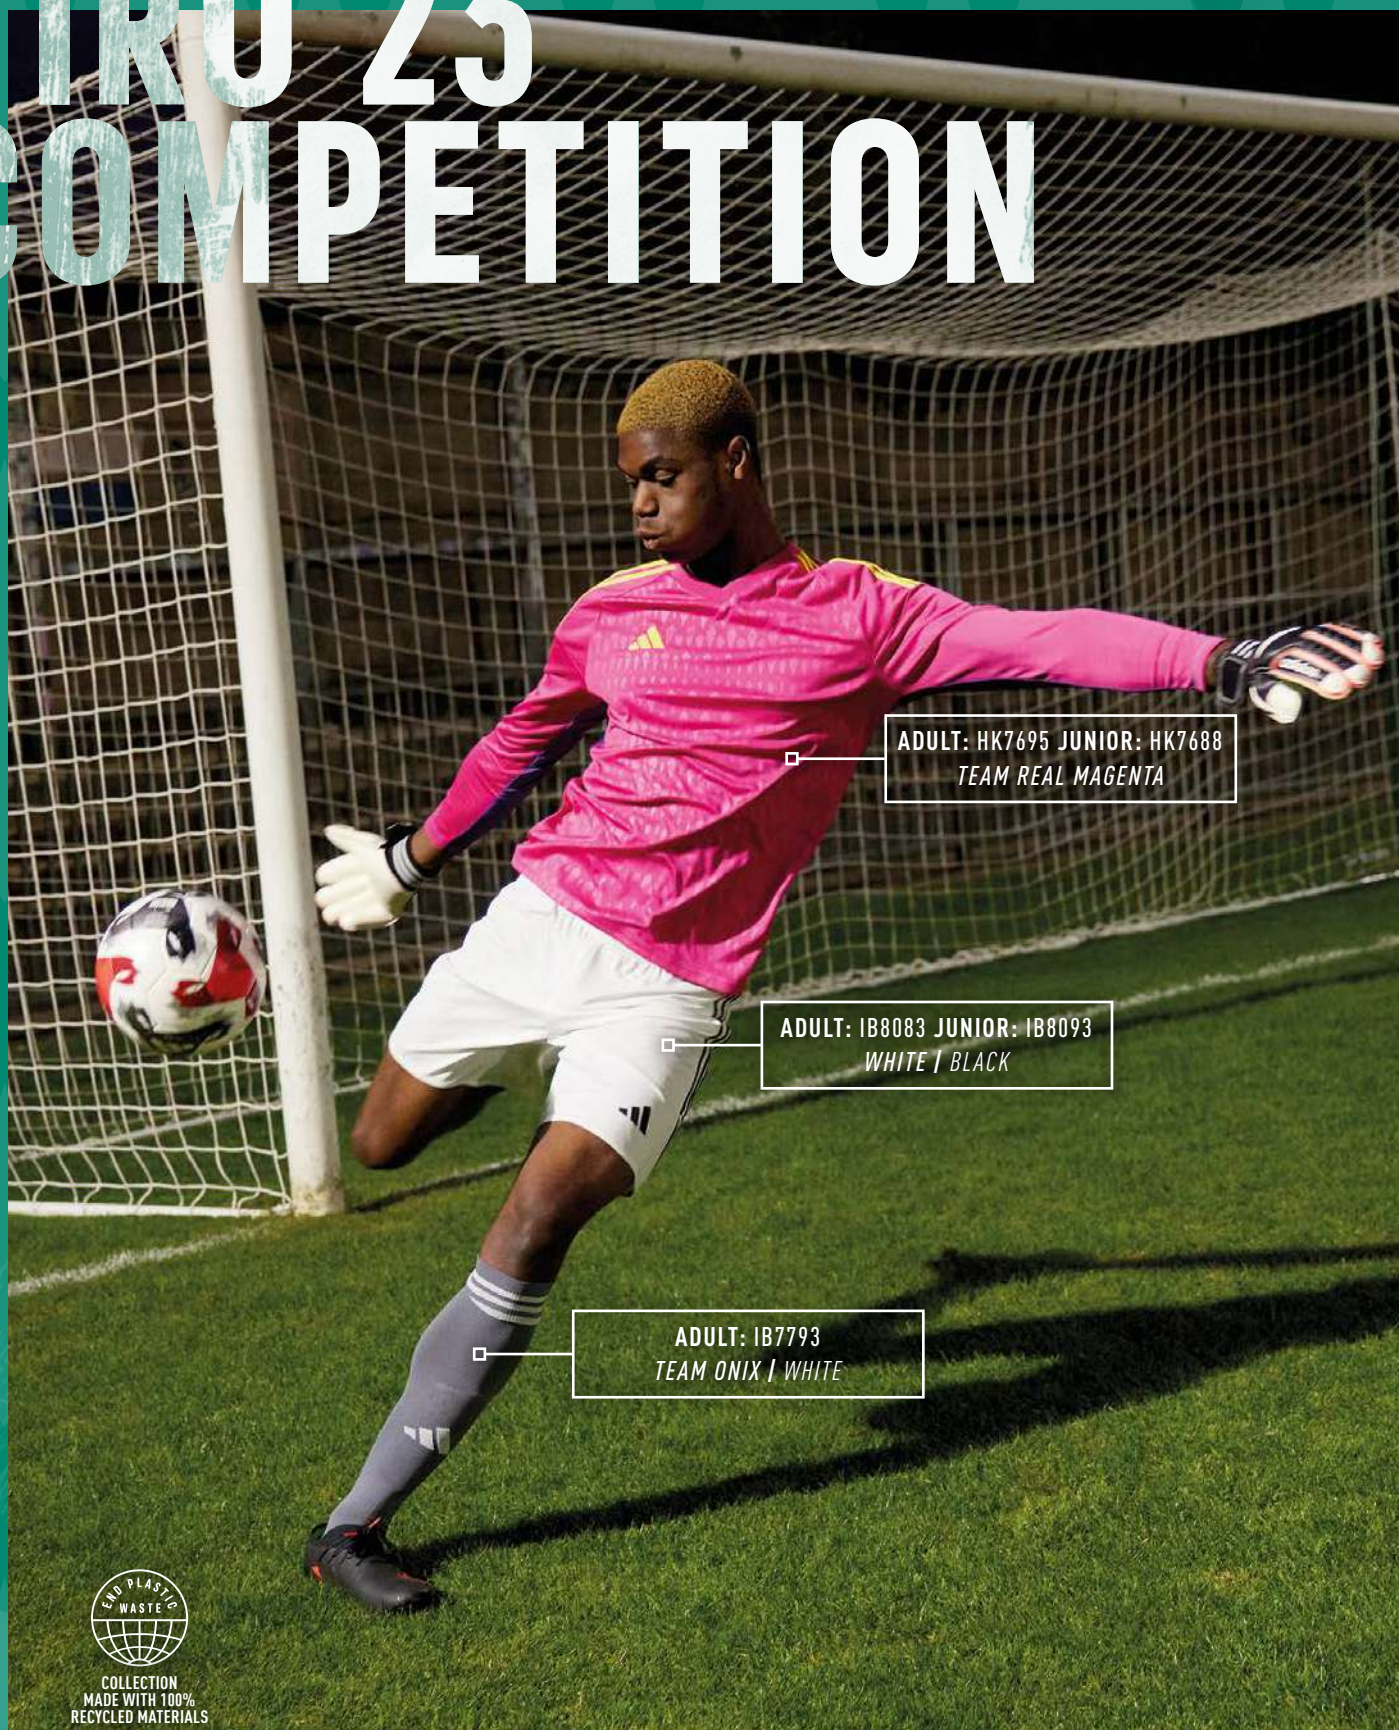

TIRO 23 COMPETITION GK JERSEY LS MEN

T23 C GK JSY L

ADULT: € 50 / £ 40

SIZES: XS, S, M, L, XL, 2XL, 3XL

JUNIOR: € 35 / £ 30

SIZES: 5-6Y, 7-8Y, 9-10Y, 11-12Y, 13-14Y, 15-16Y

TIRO 23 SHORT

TIRO 23 SHO

ADULT: € 30 / £ 25

SIZES: XS, S, M, L, XL, 2XL, 3XL

JUNIOR: € 20 / £ 18

SIZES: 5-6Y, 7-8Y, 9-10Y, 11-12Y, 13-14Y, 15-16Y

TIRO 23 COMPETITION

ADULT: HK7695 JUNIOR: HK7688
TEAM REAL MAGENTA

ADULT: IB8083 JUNIOR: IB8093
WHITE / BLACK

ADULT: IB7793
TEAM ONIX / WHITE

COLLECTION
MADE WITH 100%
RECYCLED MATERIALS